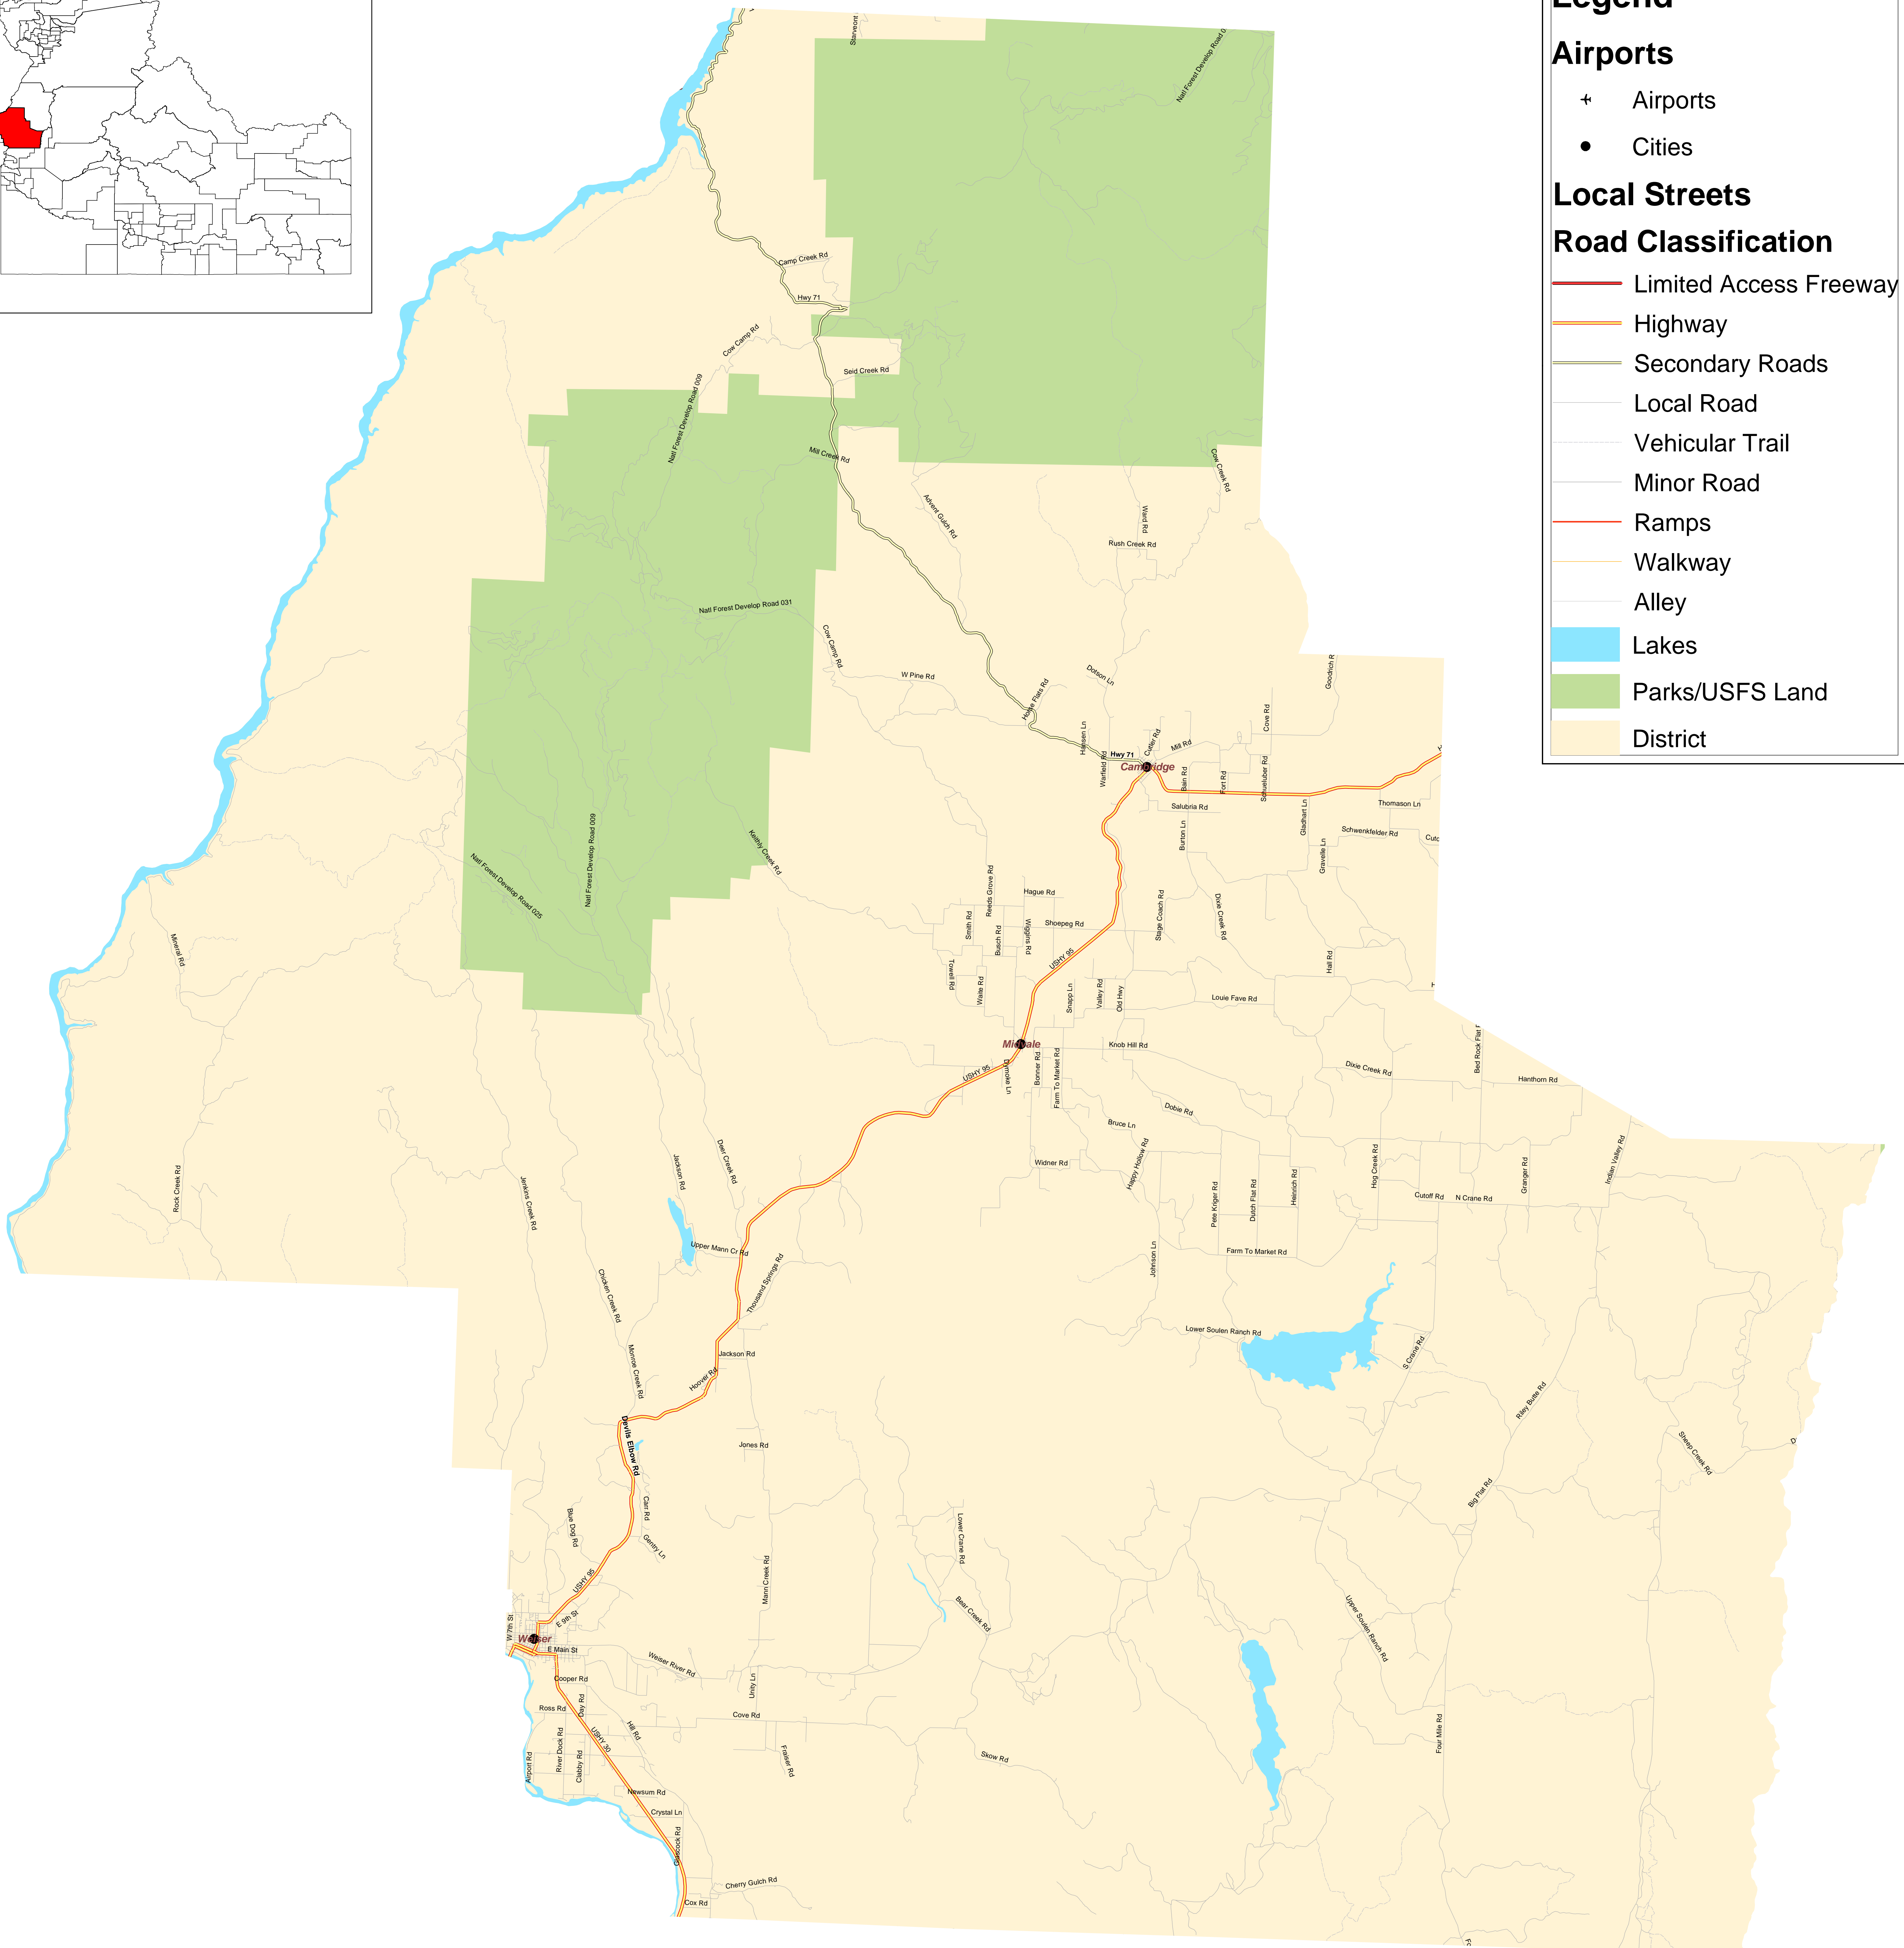

WASHINGTON COUNTY HIGHWAY DISTRICT

Legend

Airports

- + Airports
- Cities

Local Streets

Road Classification

- Limited Access Freeway
- Highway
- Secondary Roads
- Local Road
- Vehicular Trail
- Minor Road
- Ramps
- Walkway
- Alley
- Lakes
- Parks/USFS Land
- District

0 2 4 8 Miles

May 19, 2003