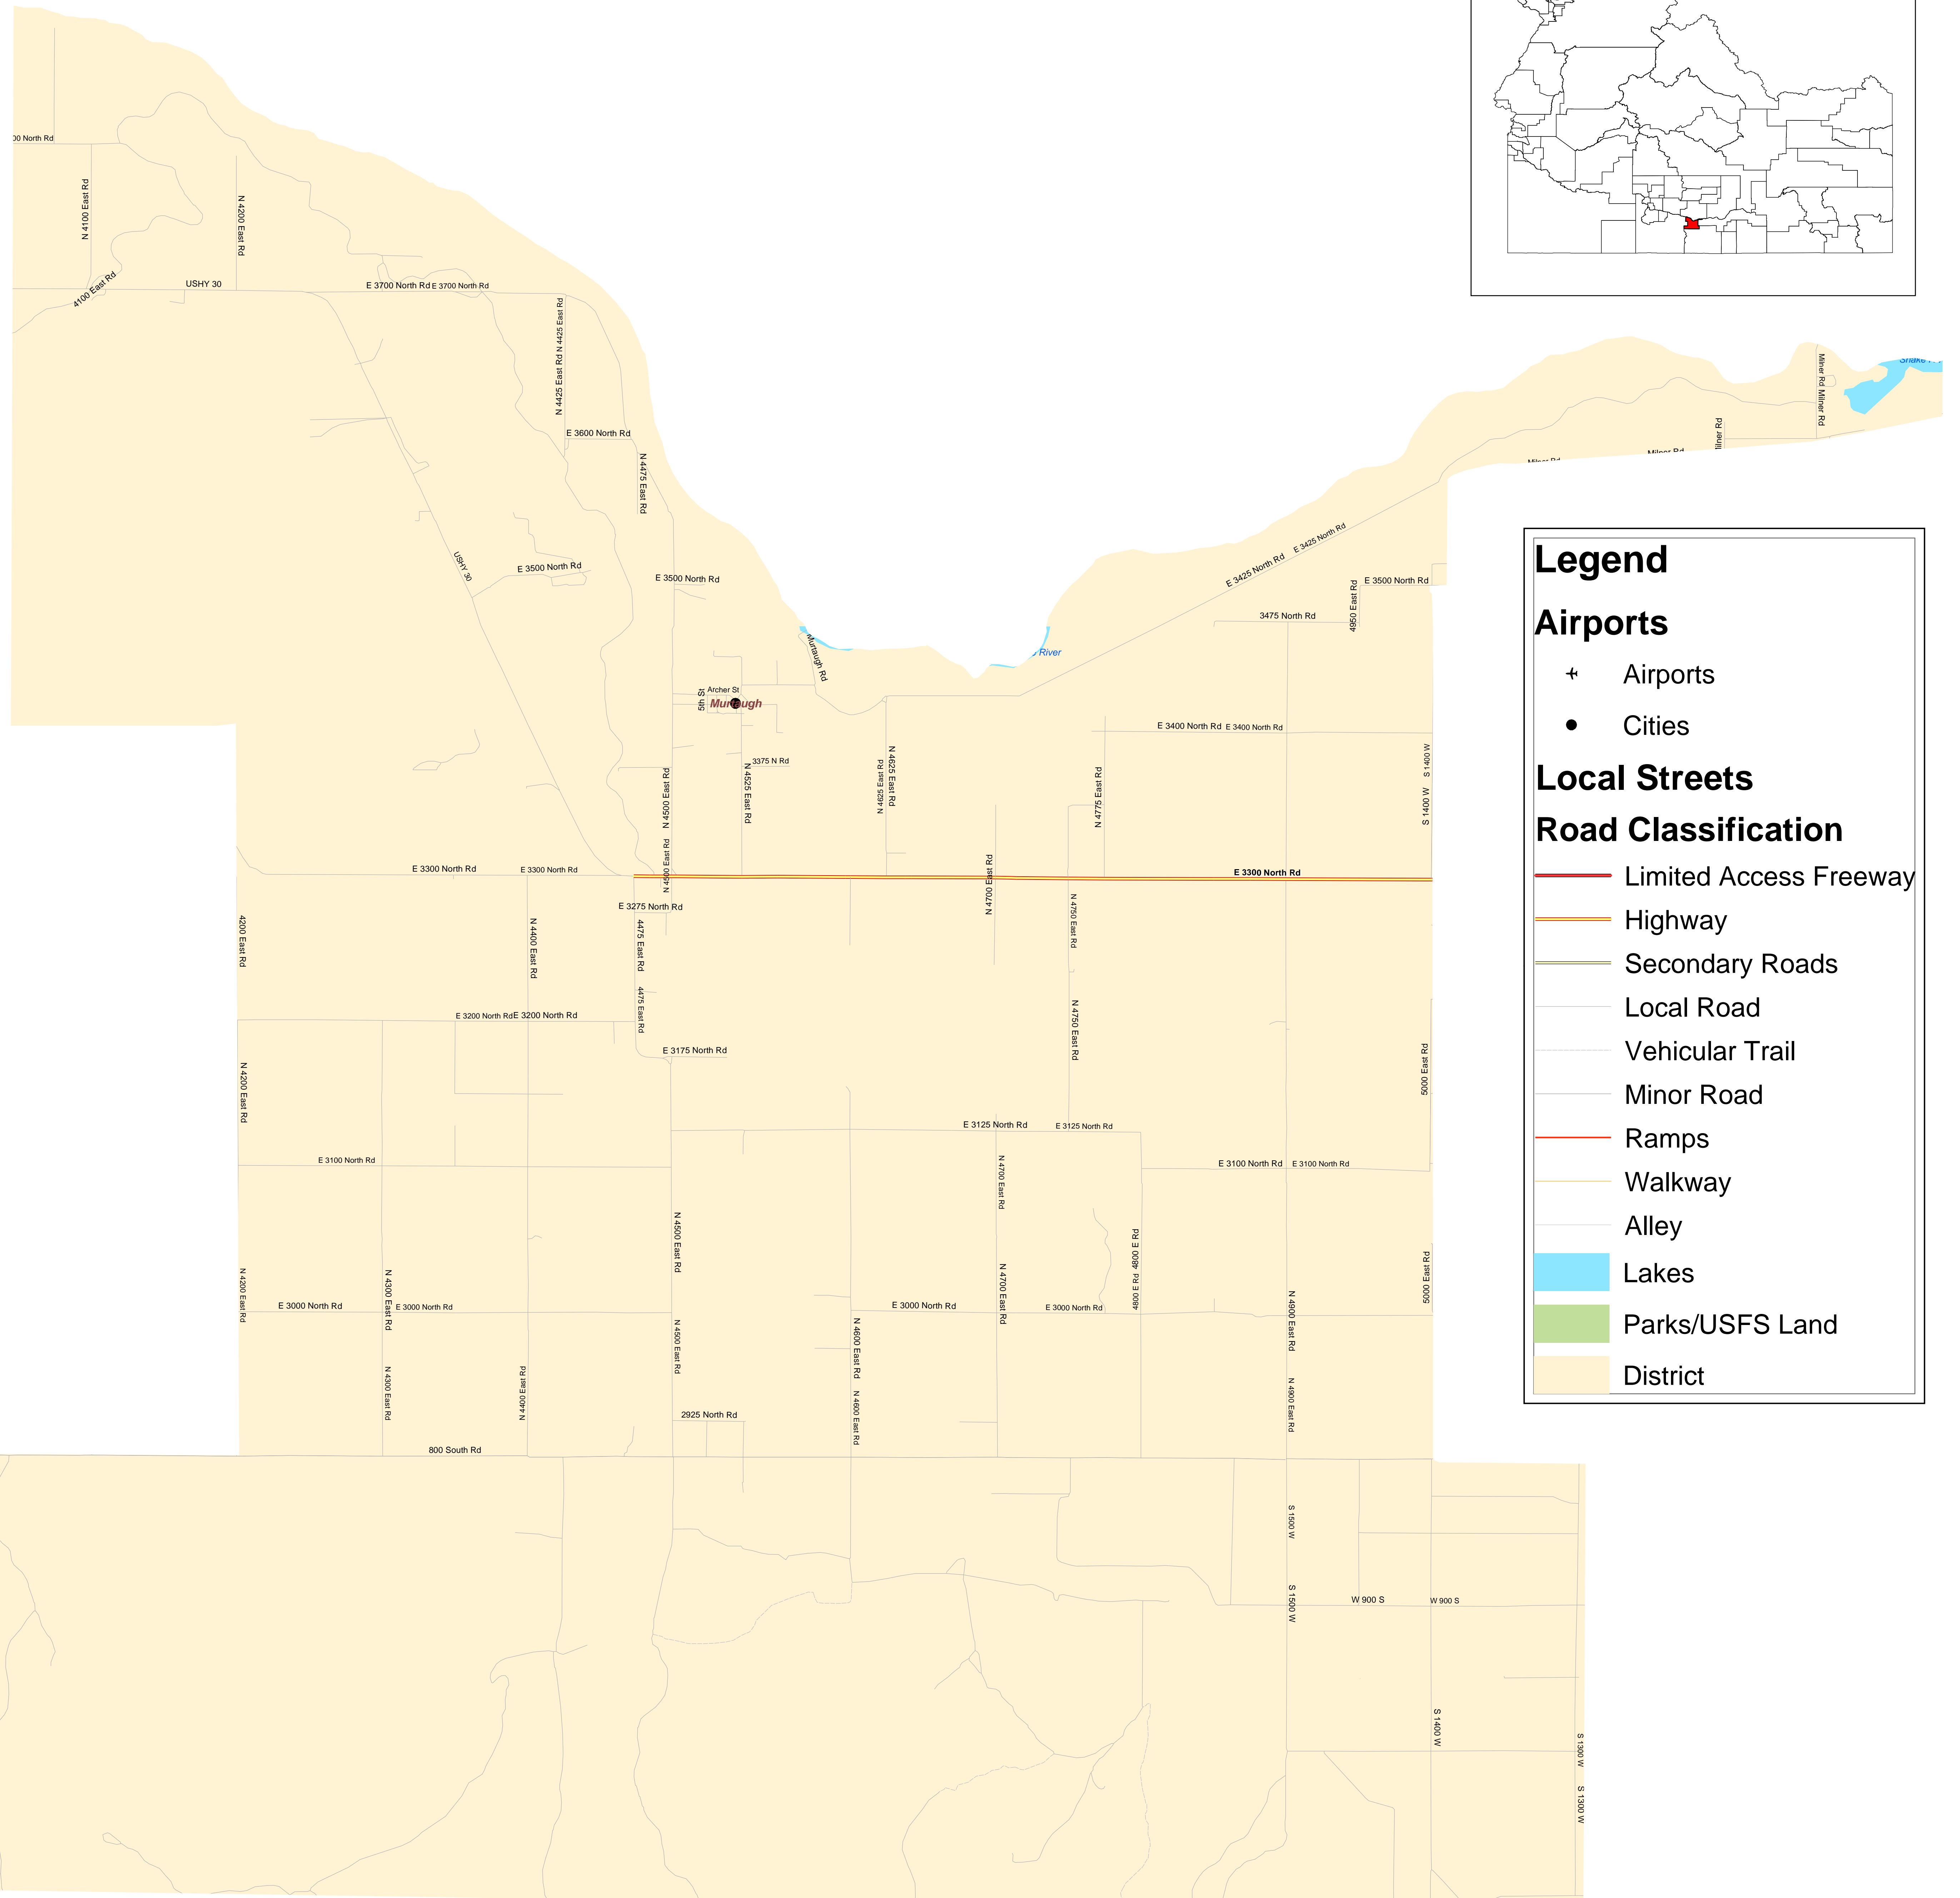

MURTAUGH HIGHWAY DISTRICT

Legend

Airports

- + Airports

Cities

- Cities

Local Streets

Road Classification

- Limited Access Freeway
- Highway
- Secondary Roads
- Local Road
- Vehicular Trail
- Minor Road
- Ramps
- Walkway
- Alley

Lakes

- Lakes

Parks/USFS Land

- Parks/USFS Land

District

- District

0 0.5 1 2 Miles