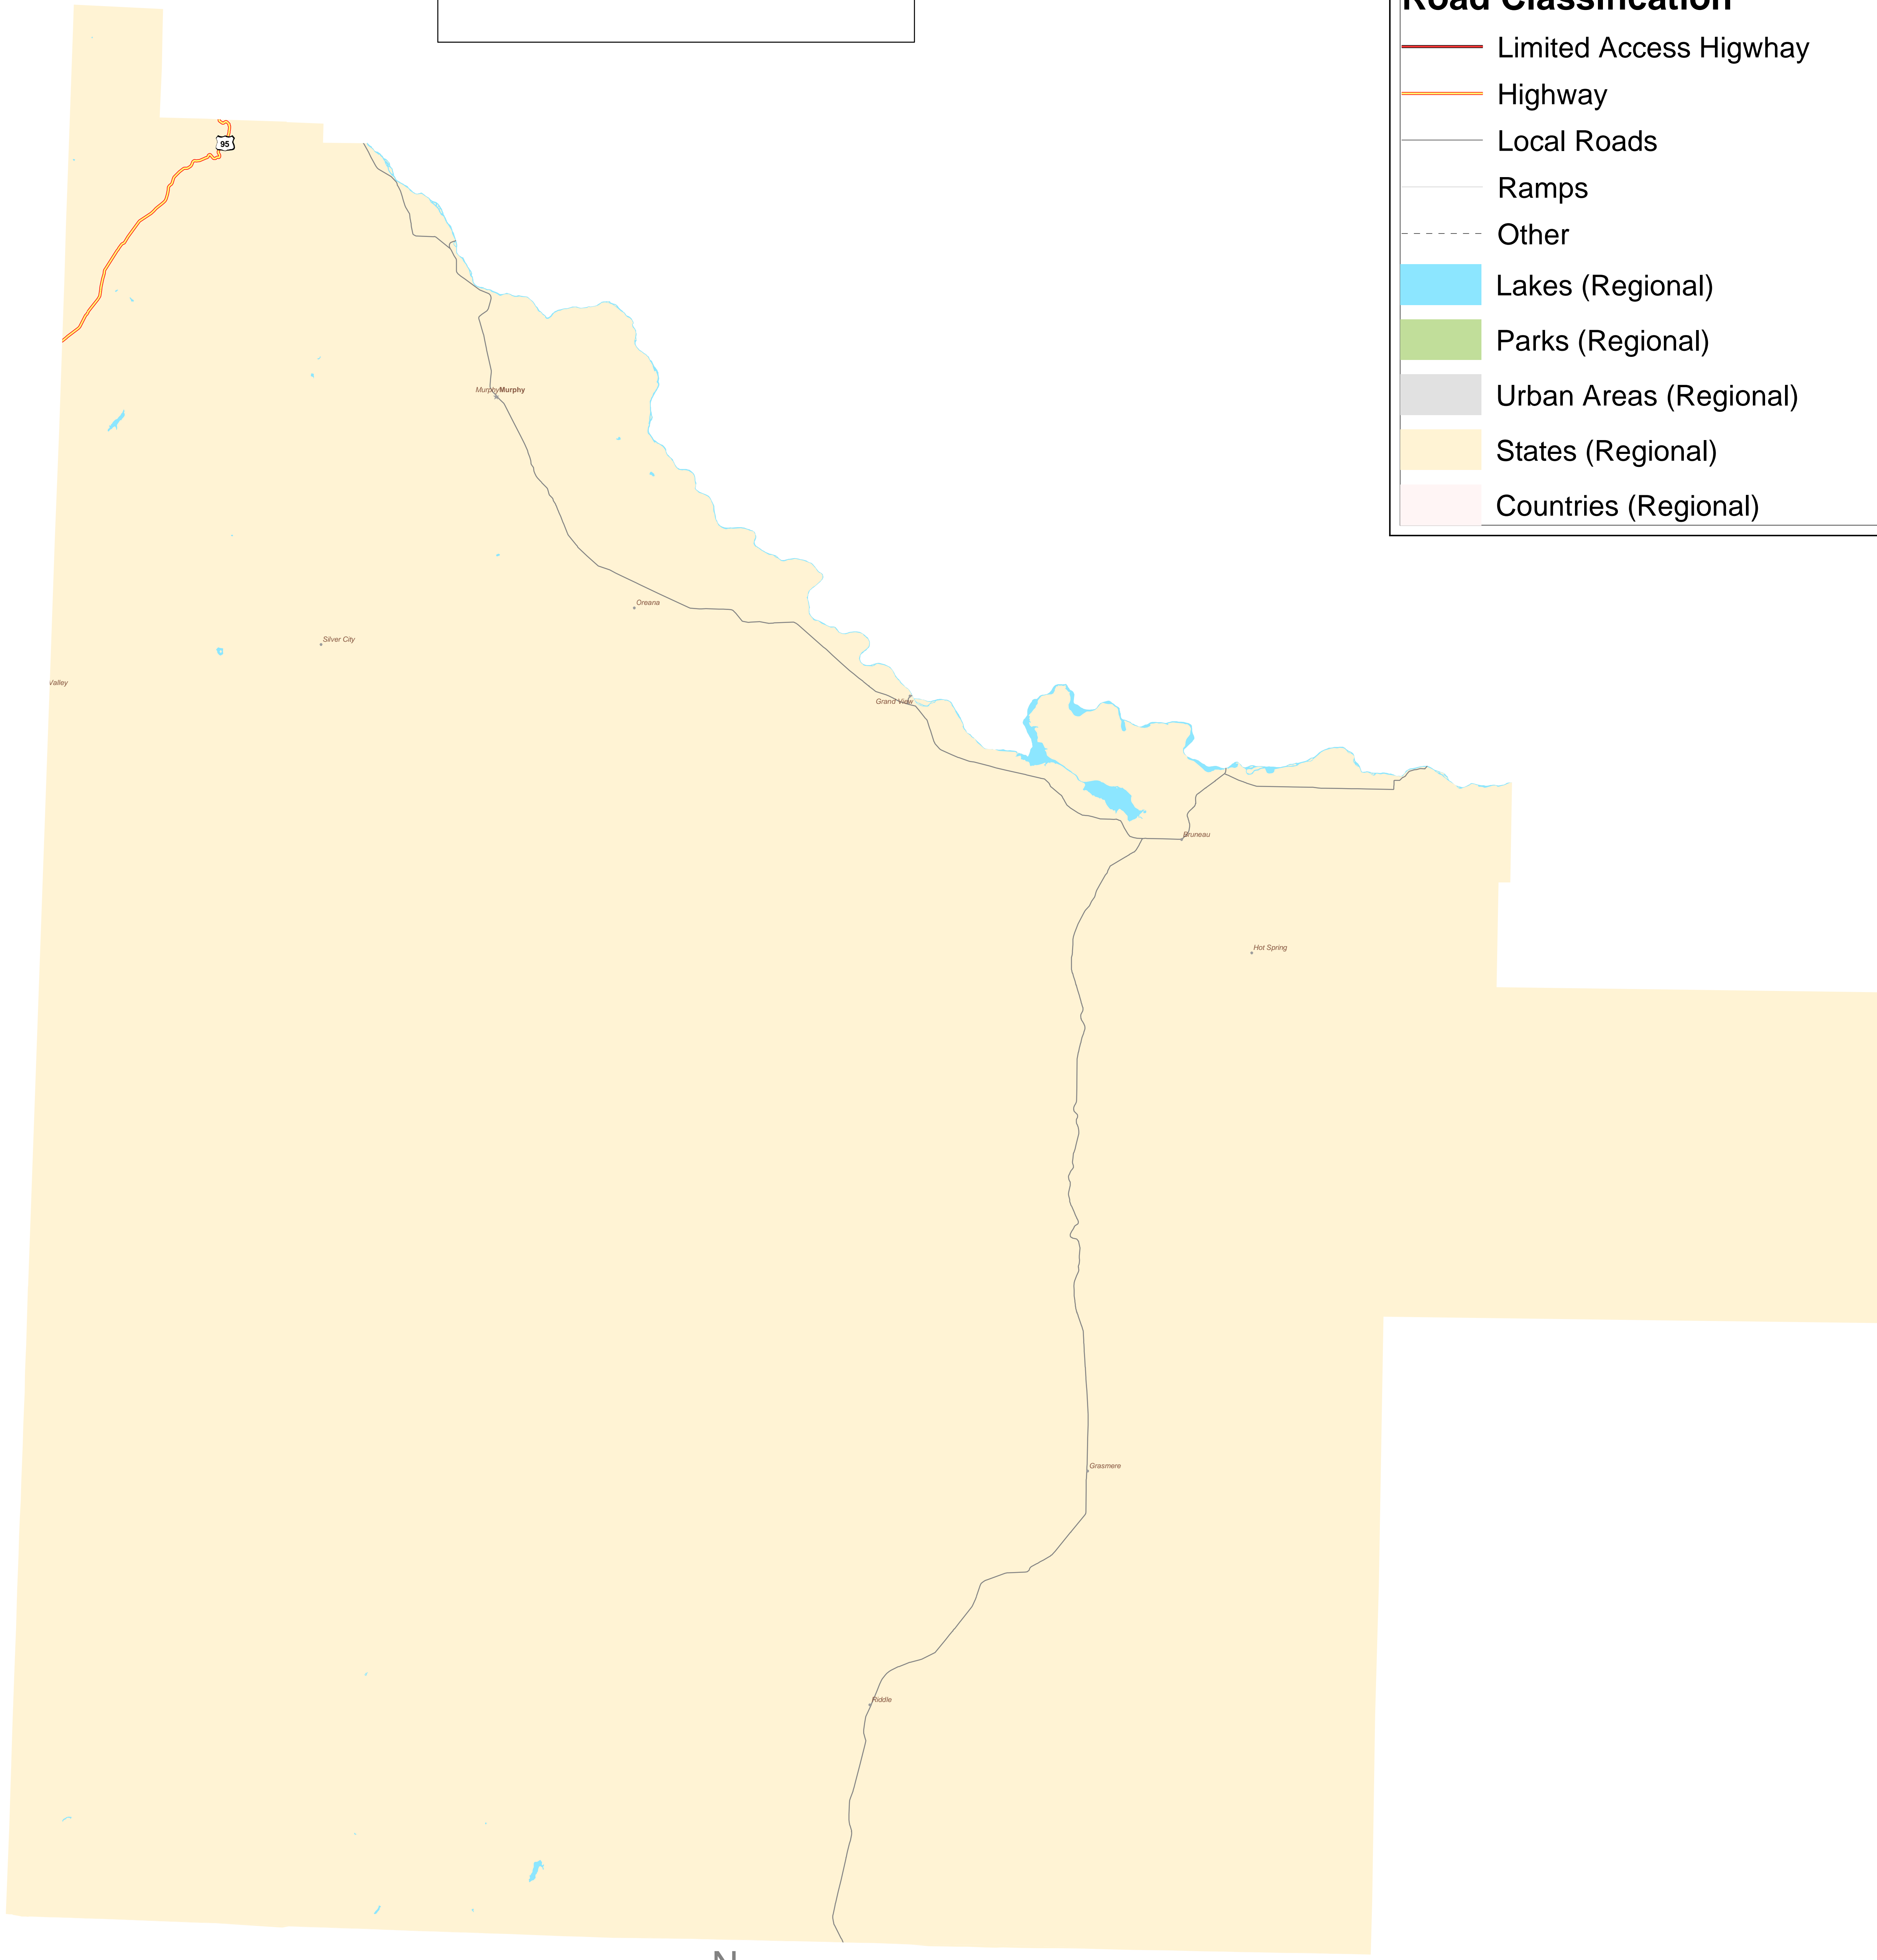

OWYHEE COUNTY HIGHWAY DISTRICT

Legend

Airports (Regional)

Airport Size

- + Small
- + Medium
- + Large

Cities (Regional)

Cities

- Population less than 10,000
- Population less than 10,000 County Seat or State Capital

Major Roads (Regional)

Road Classification

- Limited Access Highway
- Highway
- Local Roads
- Ramps
- - - Other

Other Features (Regional)

- Lakes (Regional)
- Parks (Regional)
- Urban Areas (Regional)
- States (Regional)
- Countries (Regional)