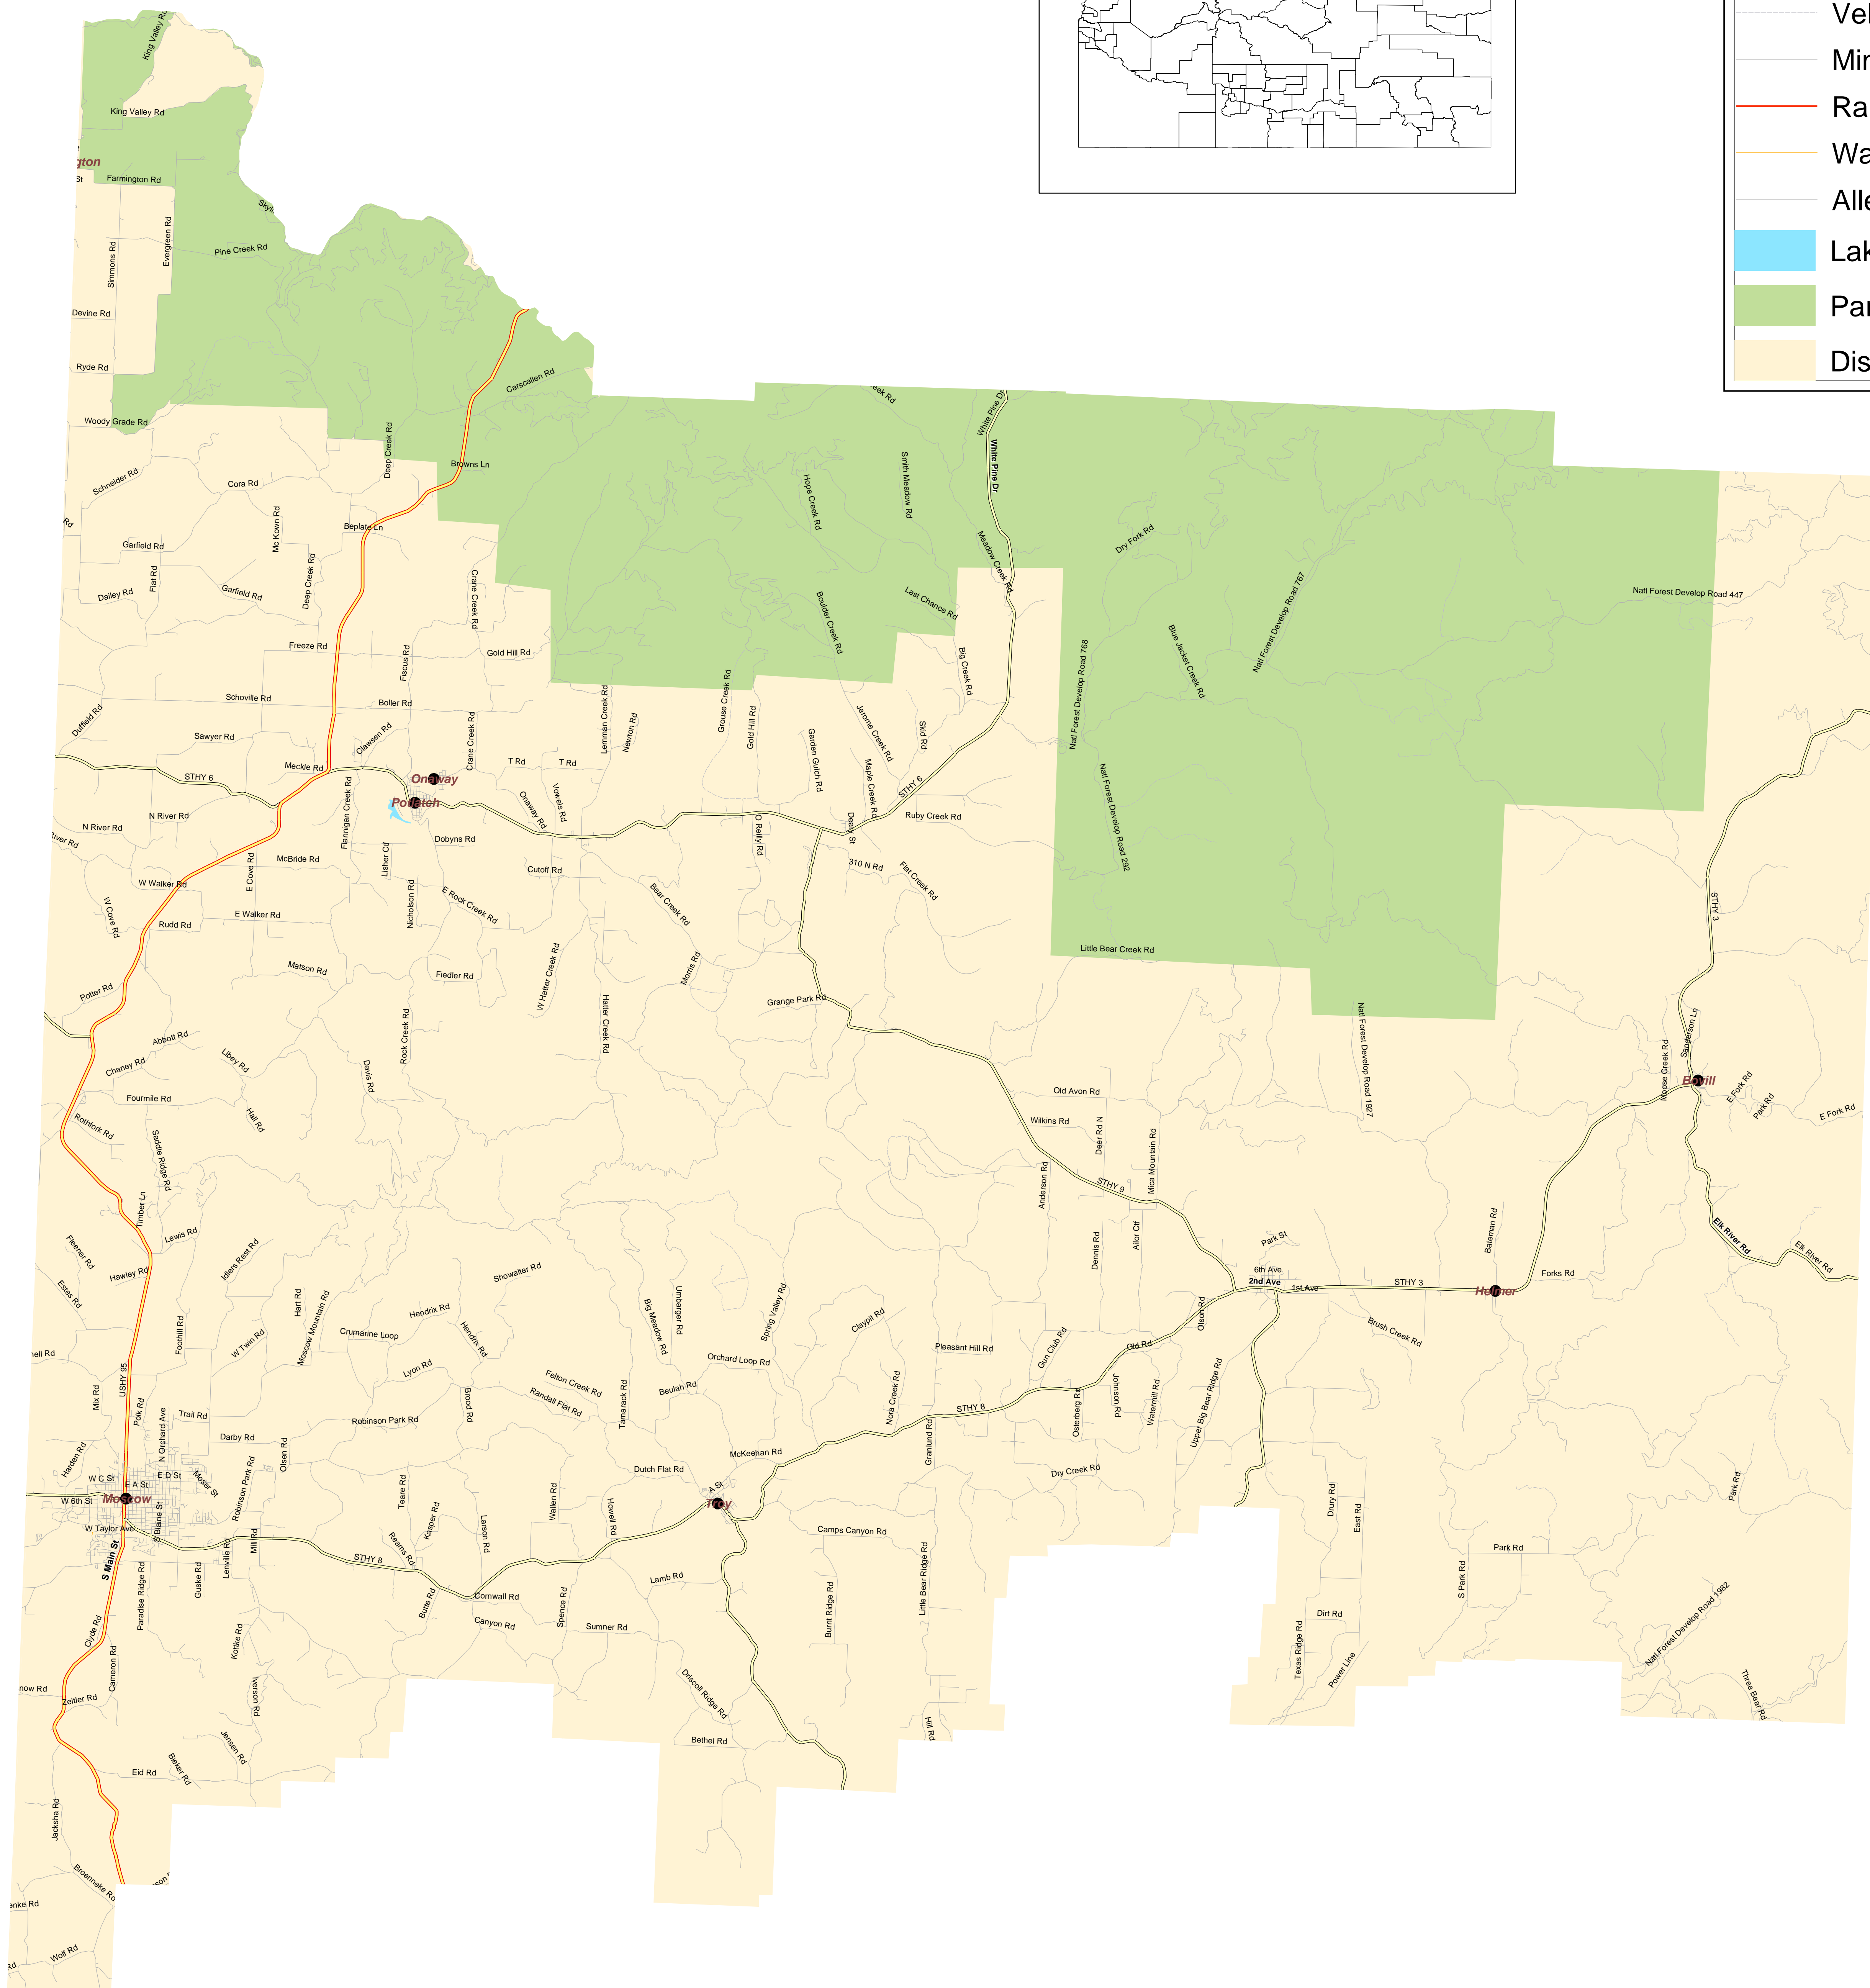

# NORTH LATAH HIGHWAY DISTRICT

**Legend**

**Airports**

- + Airports
- Cities

**Local Streets**

**Road Classification**

- Limited Access Freeway
- Highway
- Secondary Roads
- Local Road
- Vehicular Trail
- Minor Road
- Ramps
- Walkway
- Alley

**Lakes**

- Lakes

**Parks/USFS Land**

- Parks/USFS Land

**District**

- District

May 19, 2003