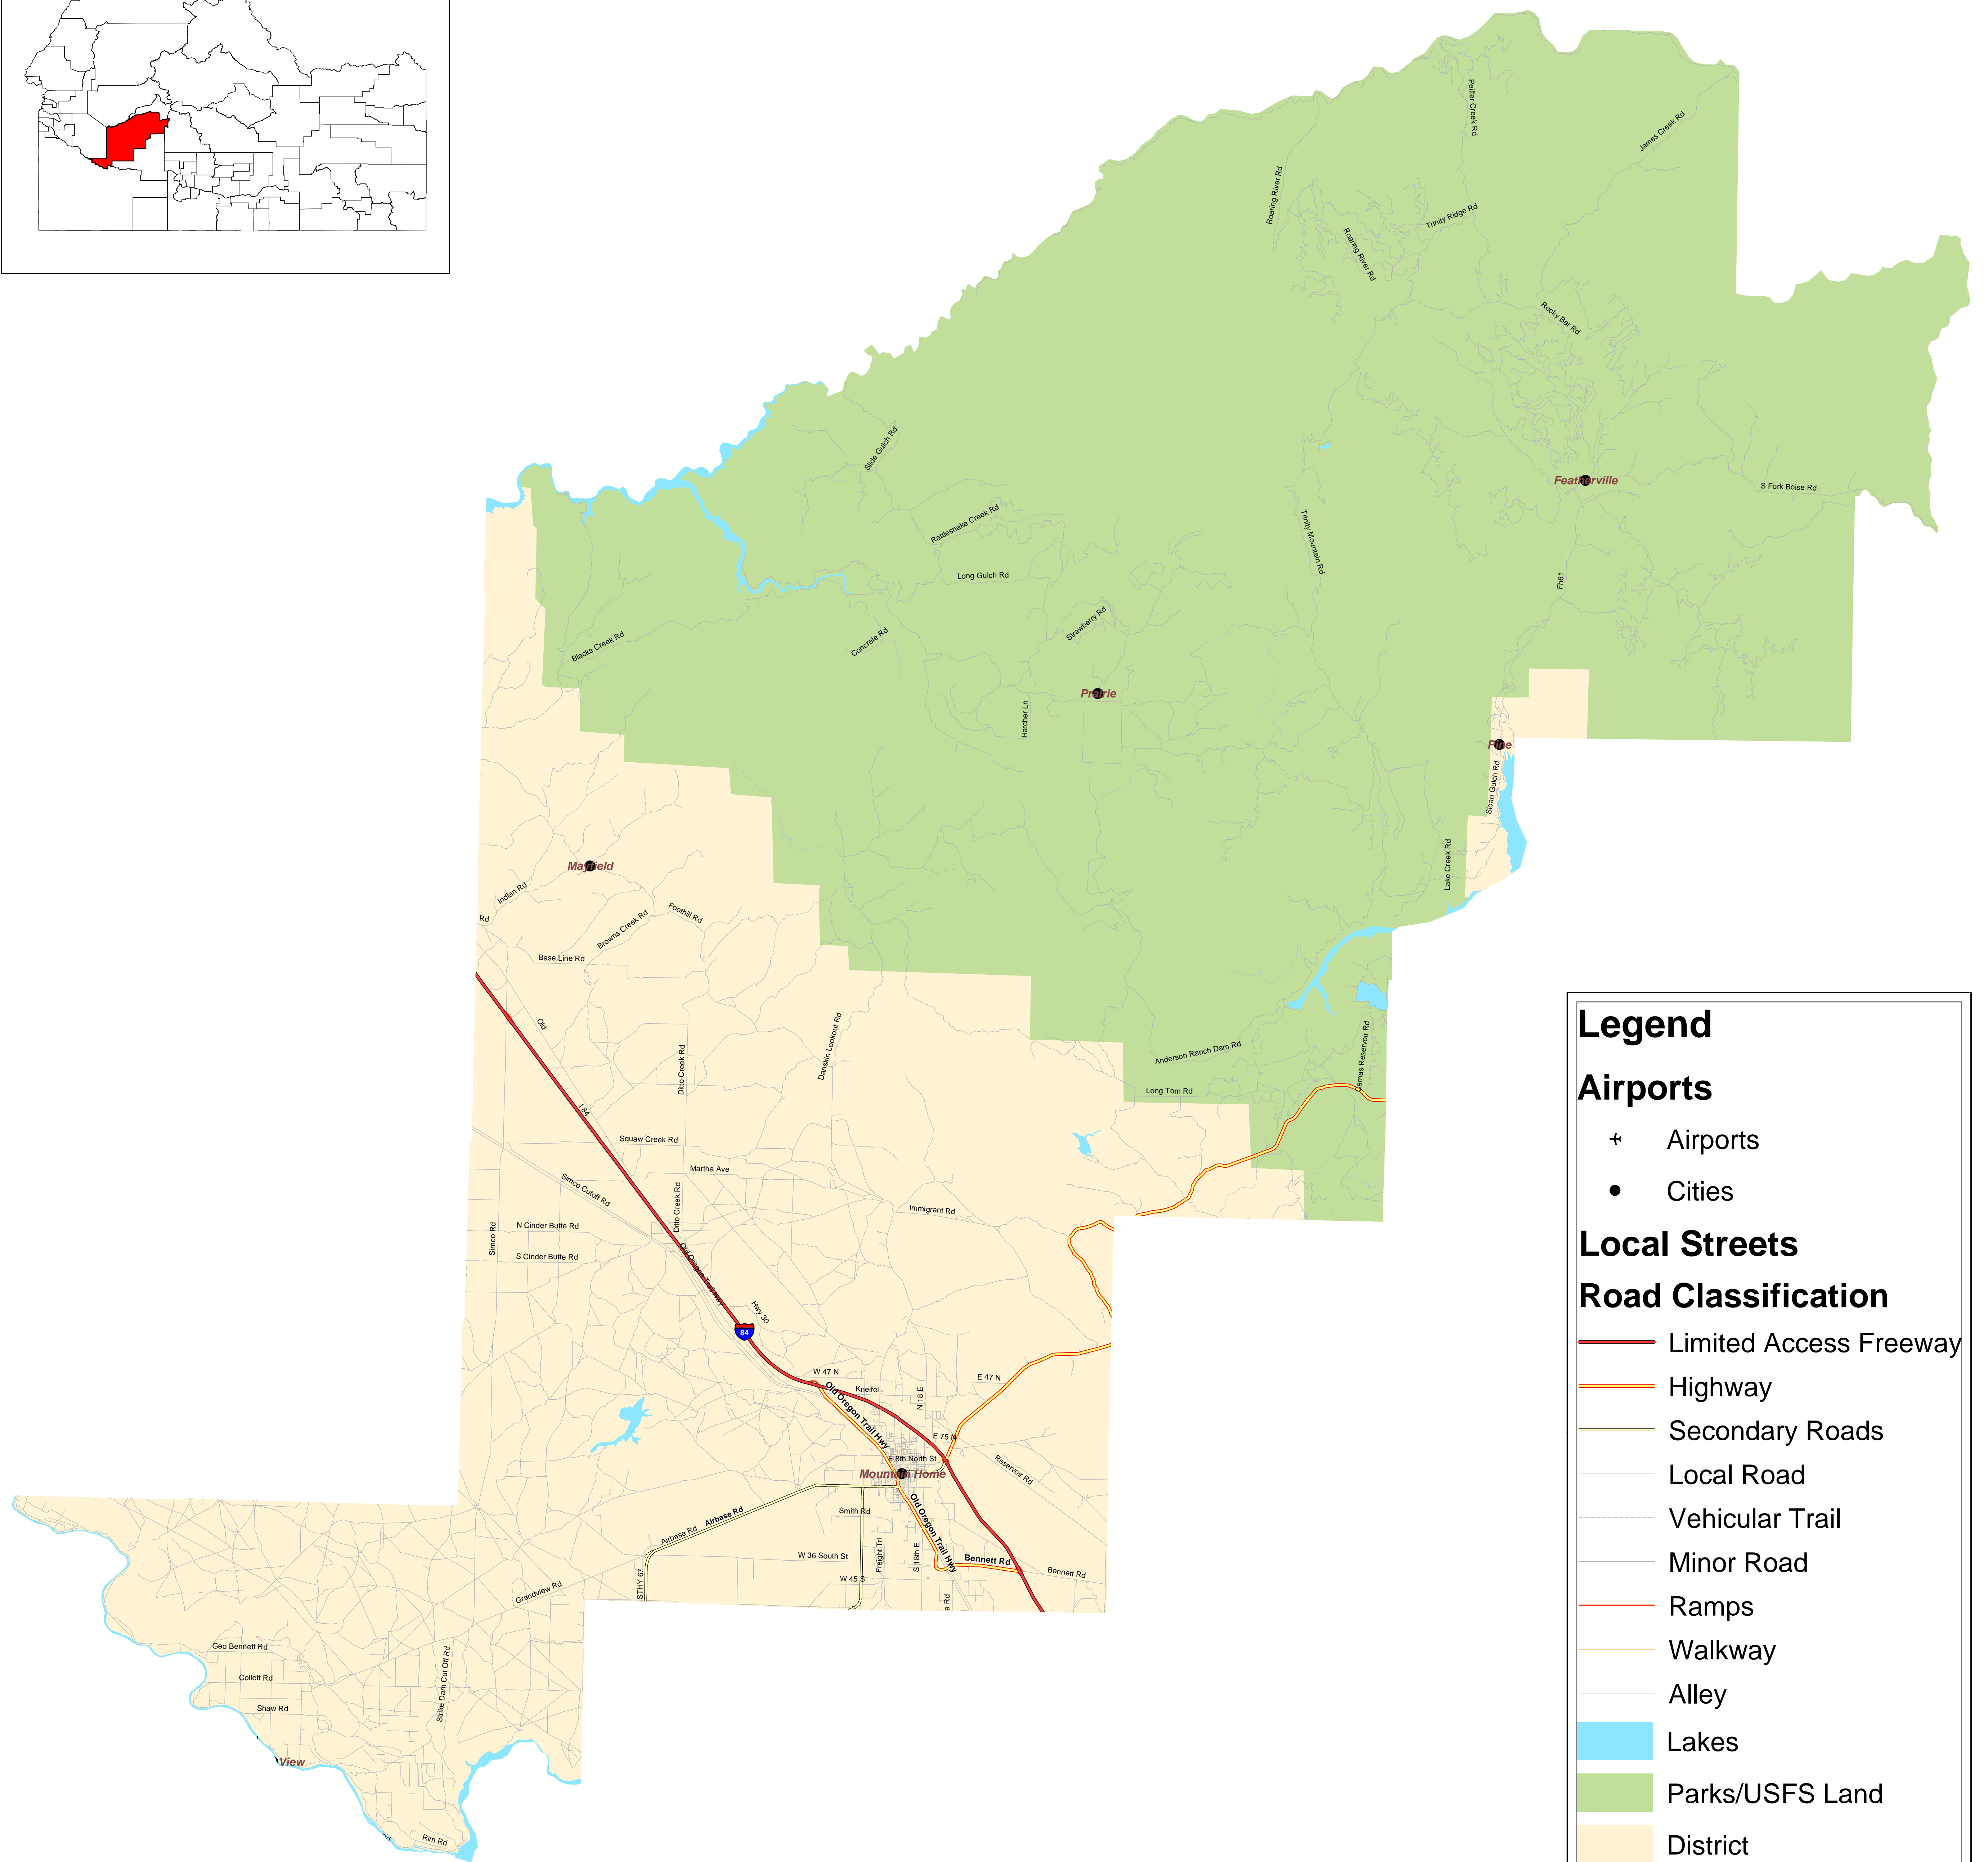

MOUNTAIN HOME HIGHWAY DISTRICT

Legend

Airports

- + Airports
- Cities

Local Streets

Road Classification

- Limited Access Freeway
- Highway
- Secondary Roads
- Local Road
- Vehicular Trail
- Minor Road
- Ramps
- Walkway
- Alley

- Lakes
- Parks/USFS Land
- District

0 3.75 7.5 15 Miles

May 19, 2003