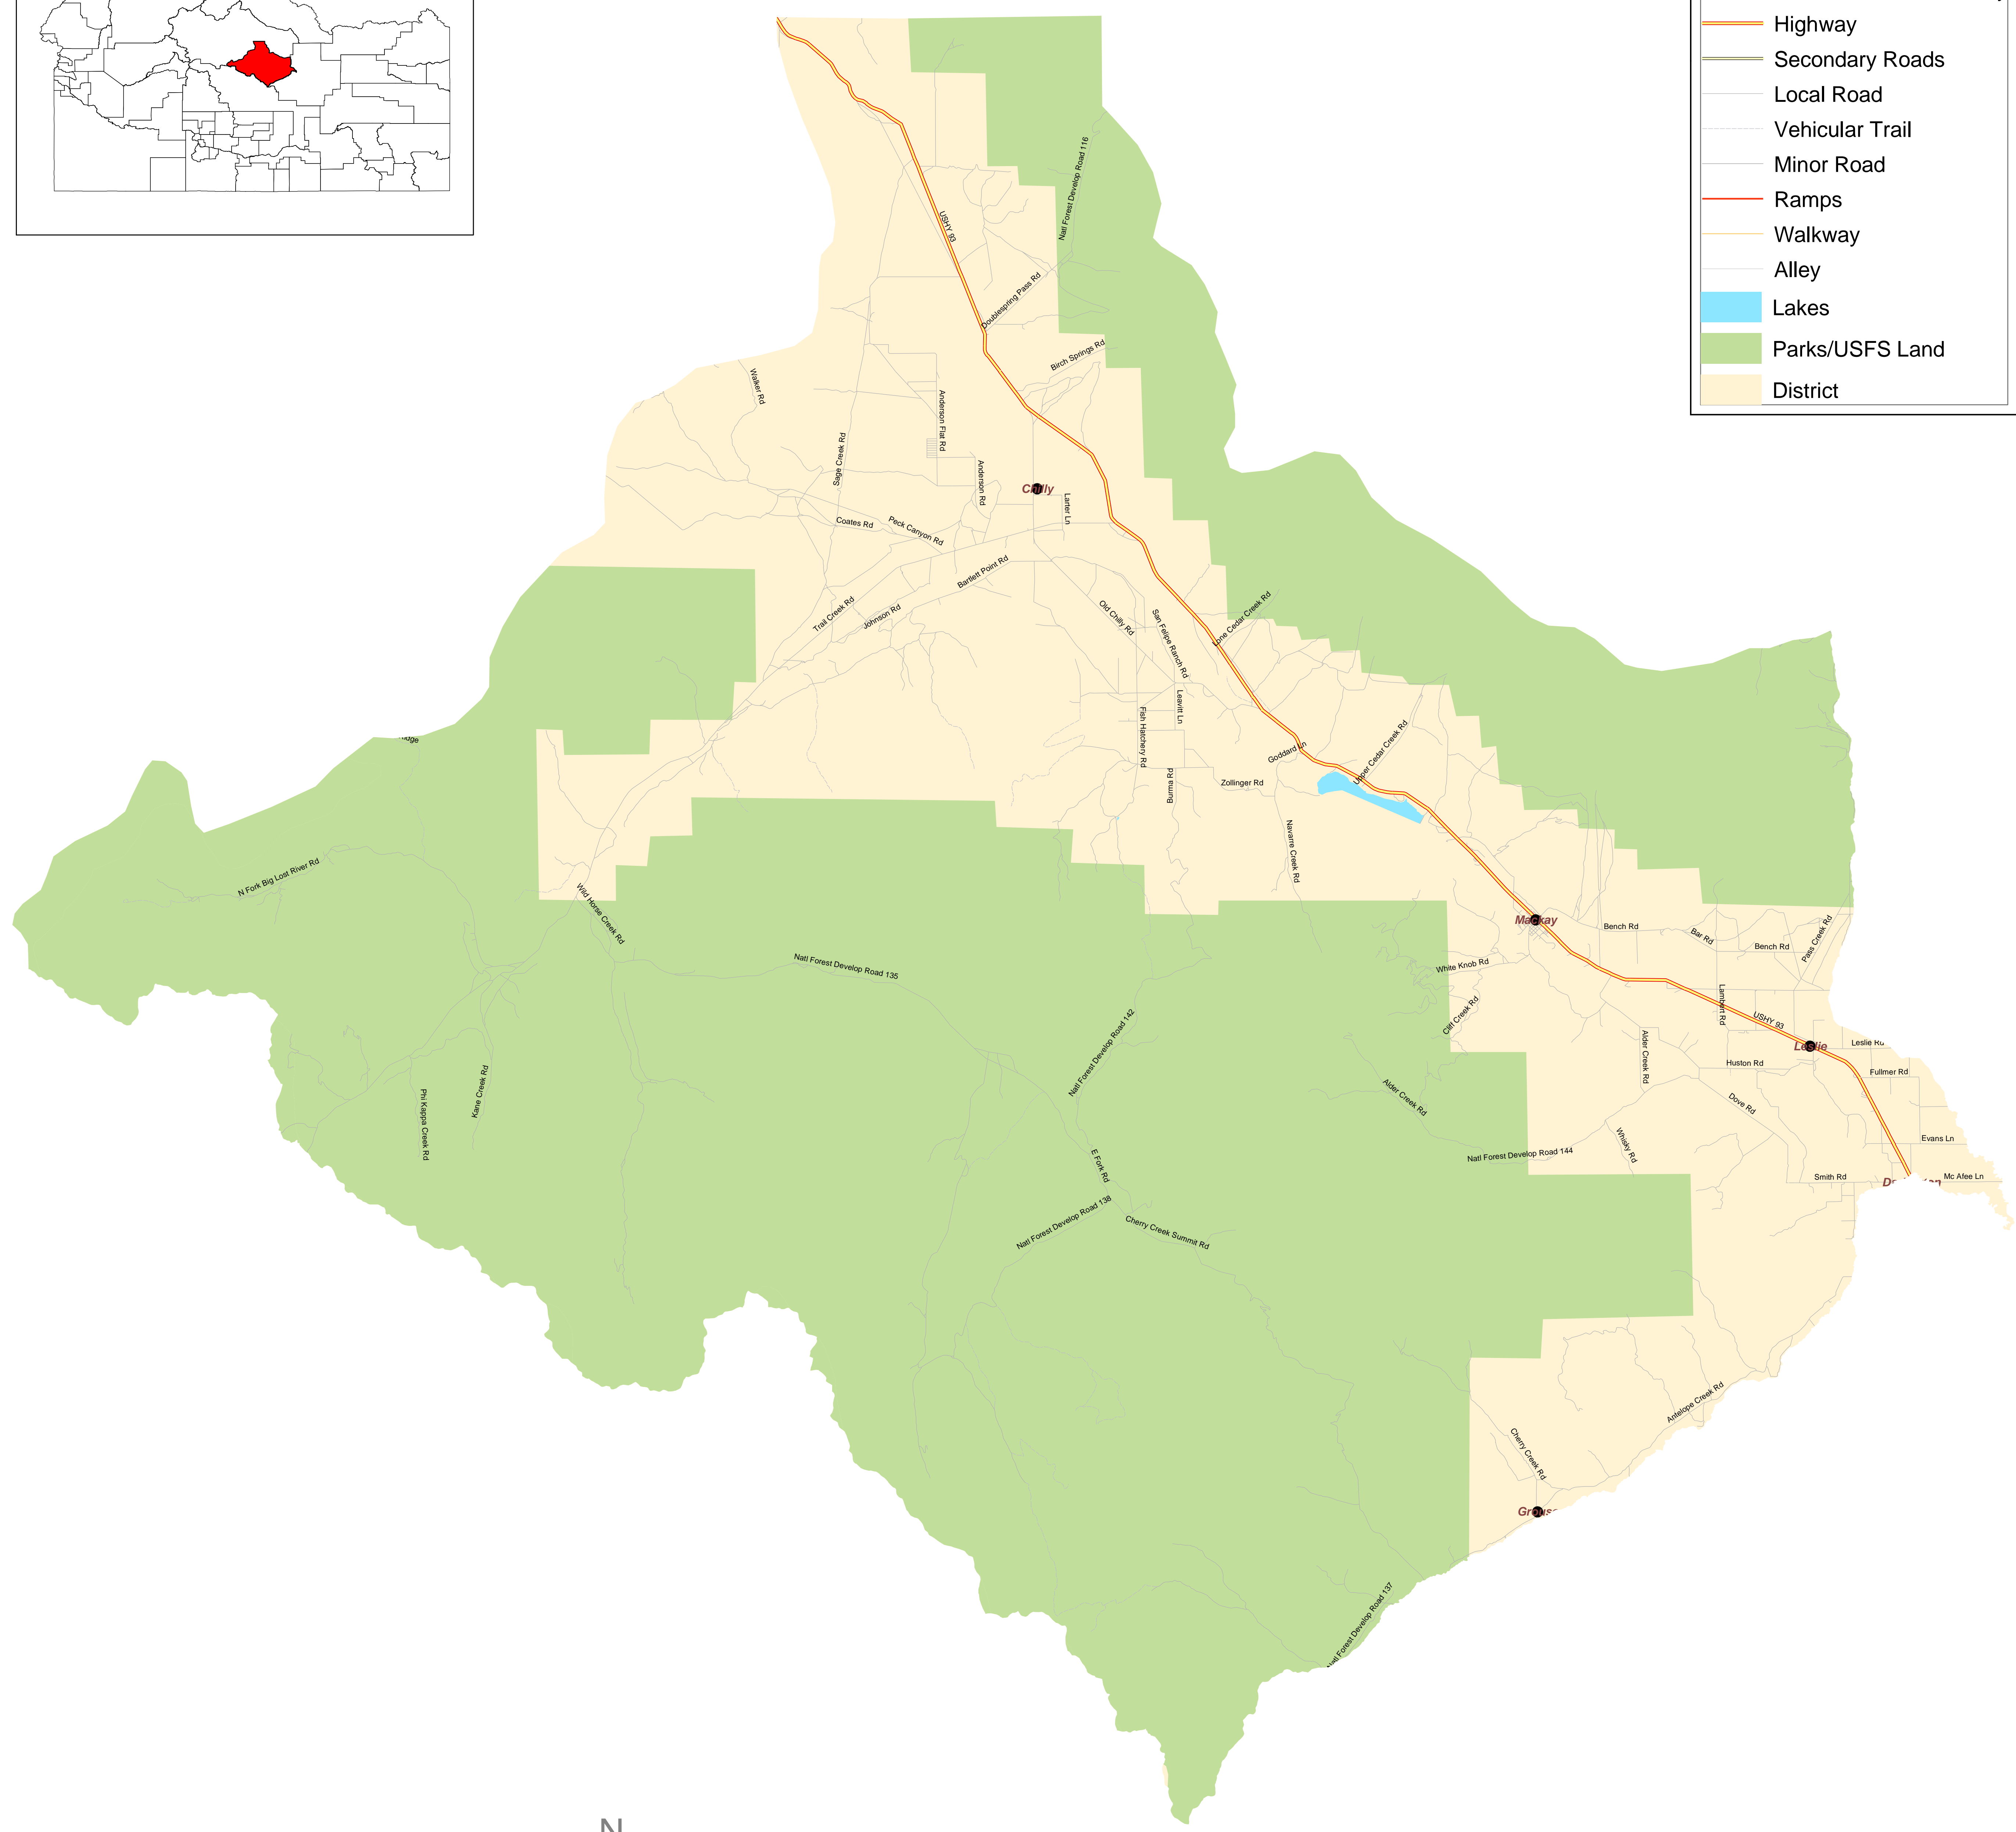

LOST RIVER HIGHWAY DISTRICT

Legend

Airports

- ✈ Airports
- Cities

Local Streets

Road Classification

- Limited Access Freeway
- Highway
- Secondary Roads
- Local Road
- Vehicular Trail
- Minor Road
- Ramps
- Walkway
- Alley

Lakes

Parks/USFS Land

District

May 19, 2003