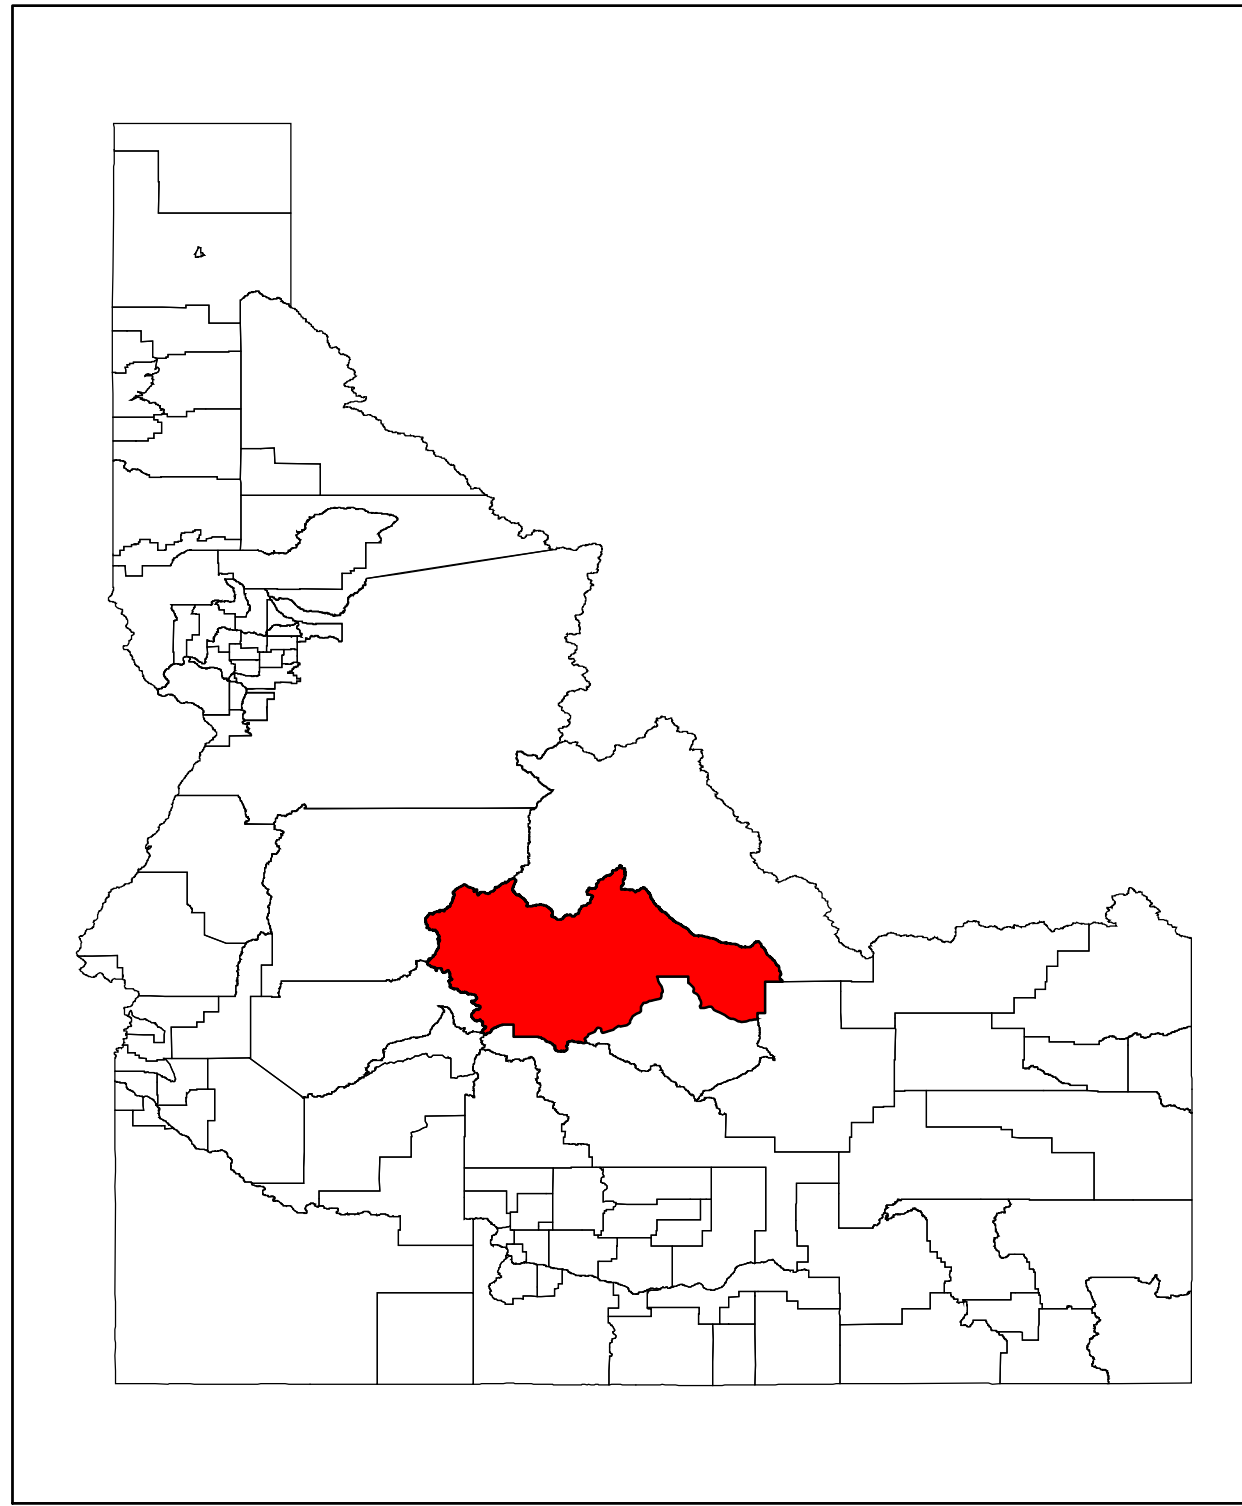

# CUSTER COUNTY HIGHWAY DISTRICT

#### Lakes (Regional)

#### States (Regional)

#### Countries (Regional)

0 5 10 20 Miles

May 19, 2003