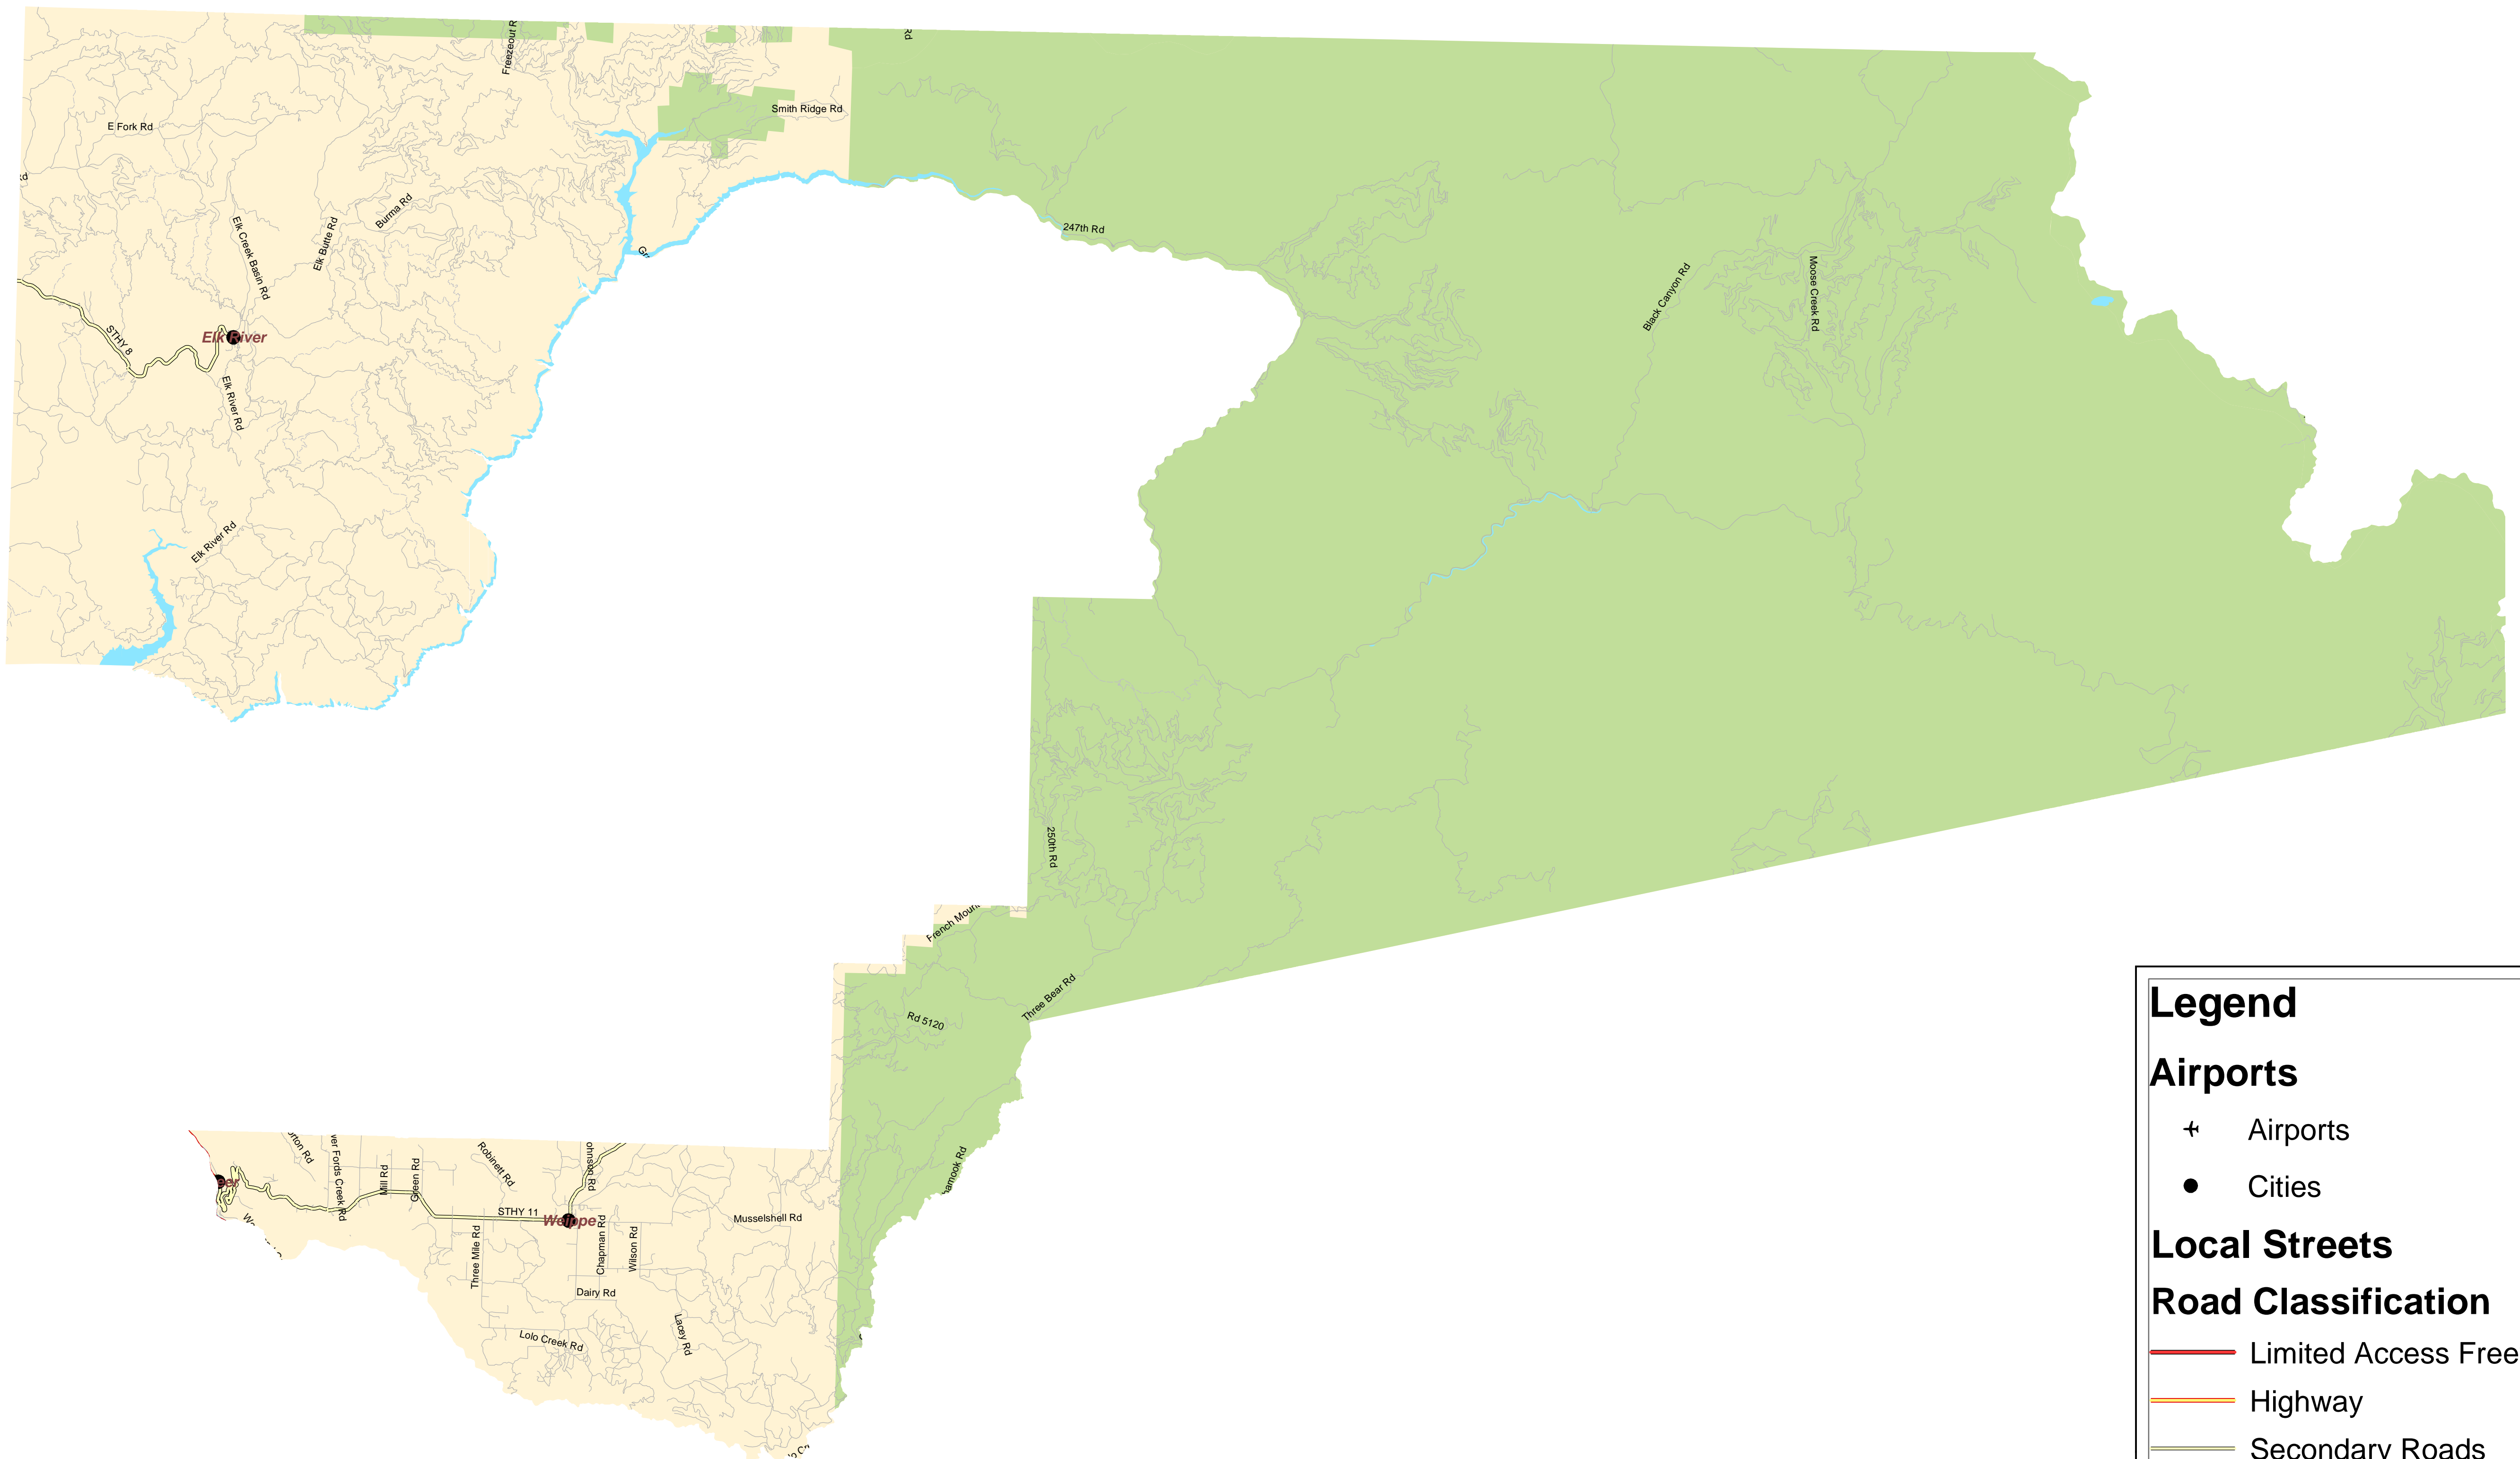

CLEARWATER HIGHWAY DISTRICT

Legend

Airports

- ✈ Airports
- Cities

Local Streets

Road Classification

- Limited Access Freeway
- Highway
- Secondary Roads
- Local Road
- Vehicular Trail
- Minor Road
- Ramps
- Walkway
- Alley

■ Lakes

■ Parks/USFS Land

■ District

May 19, 2003