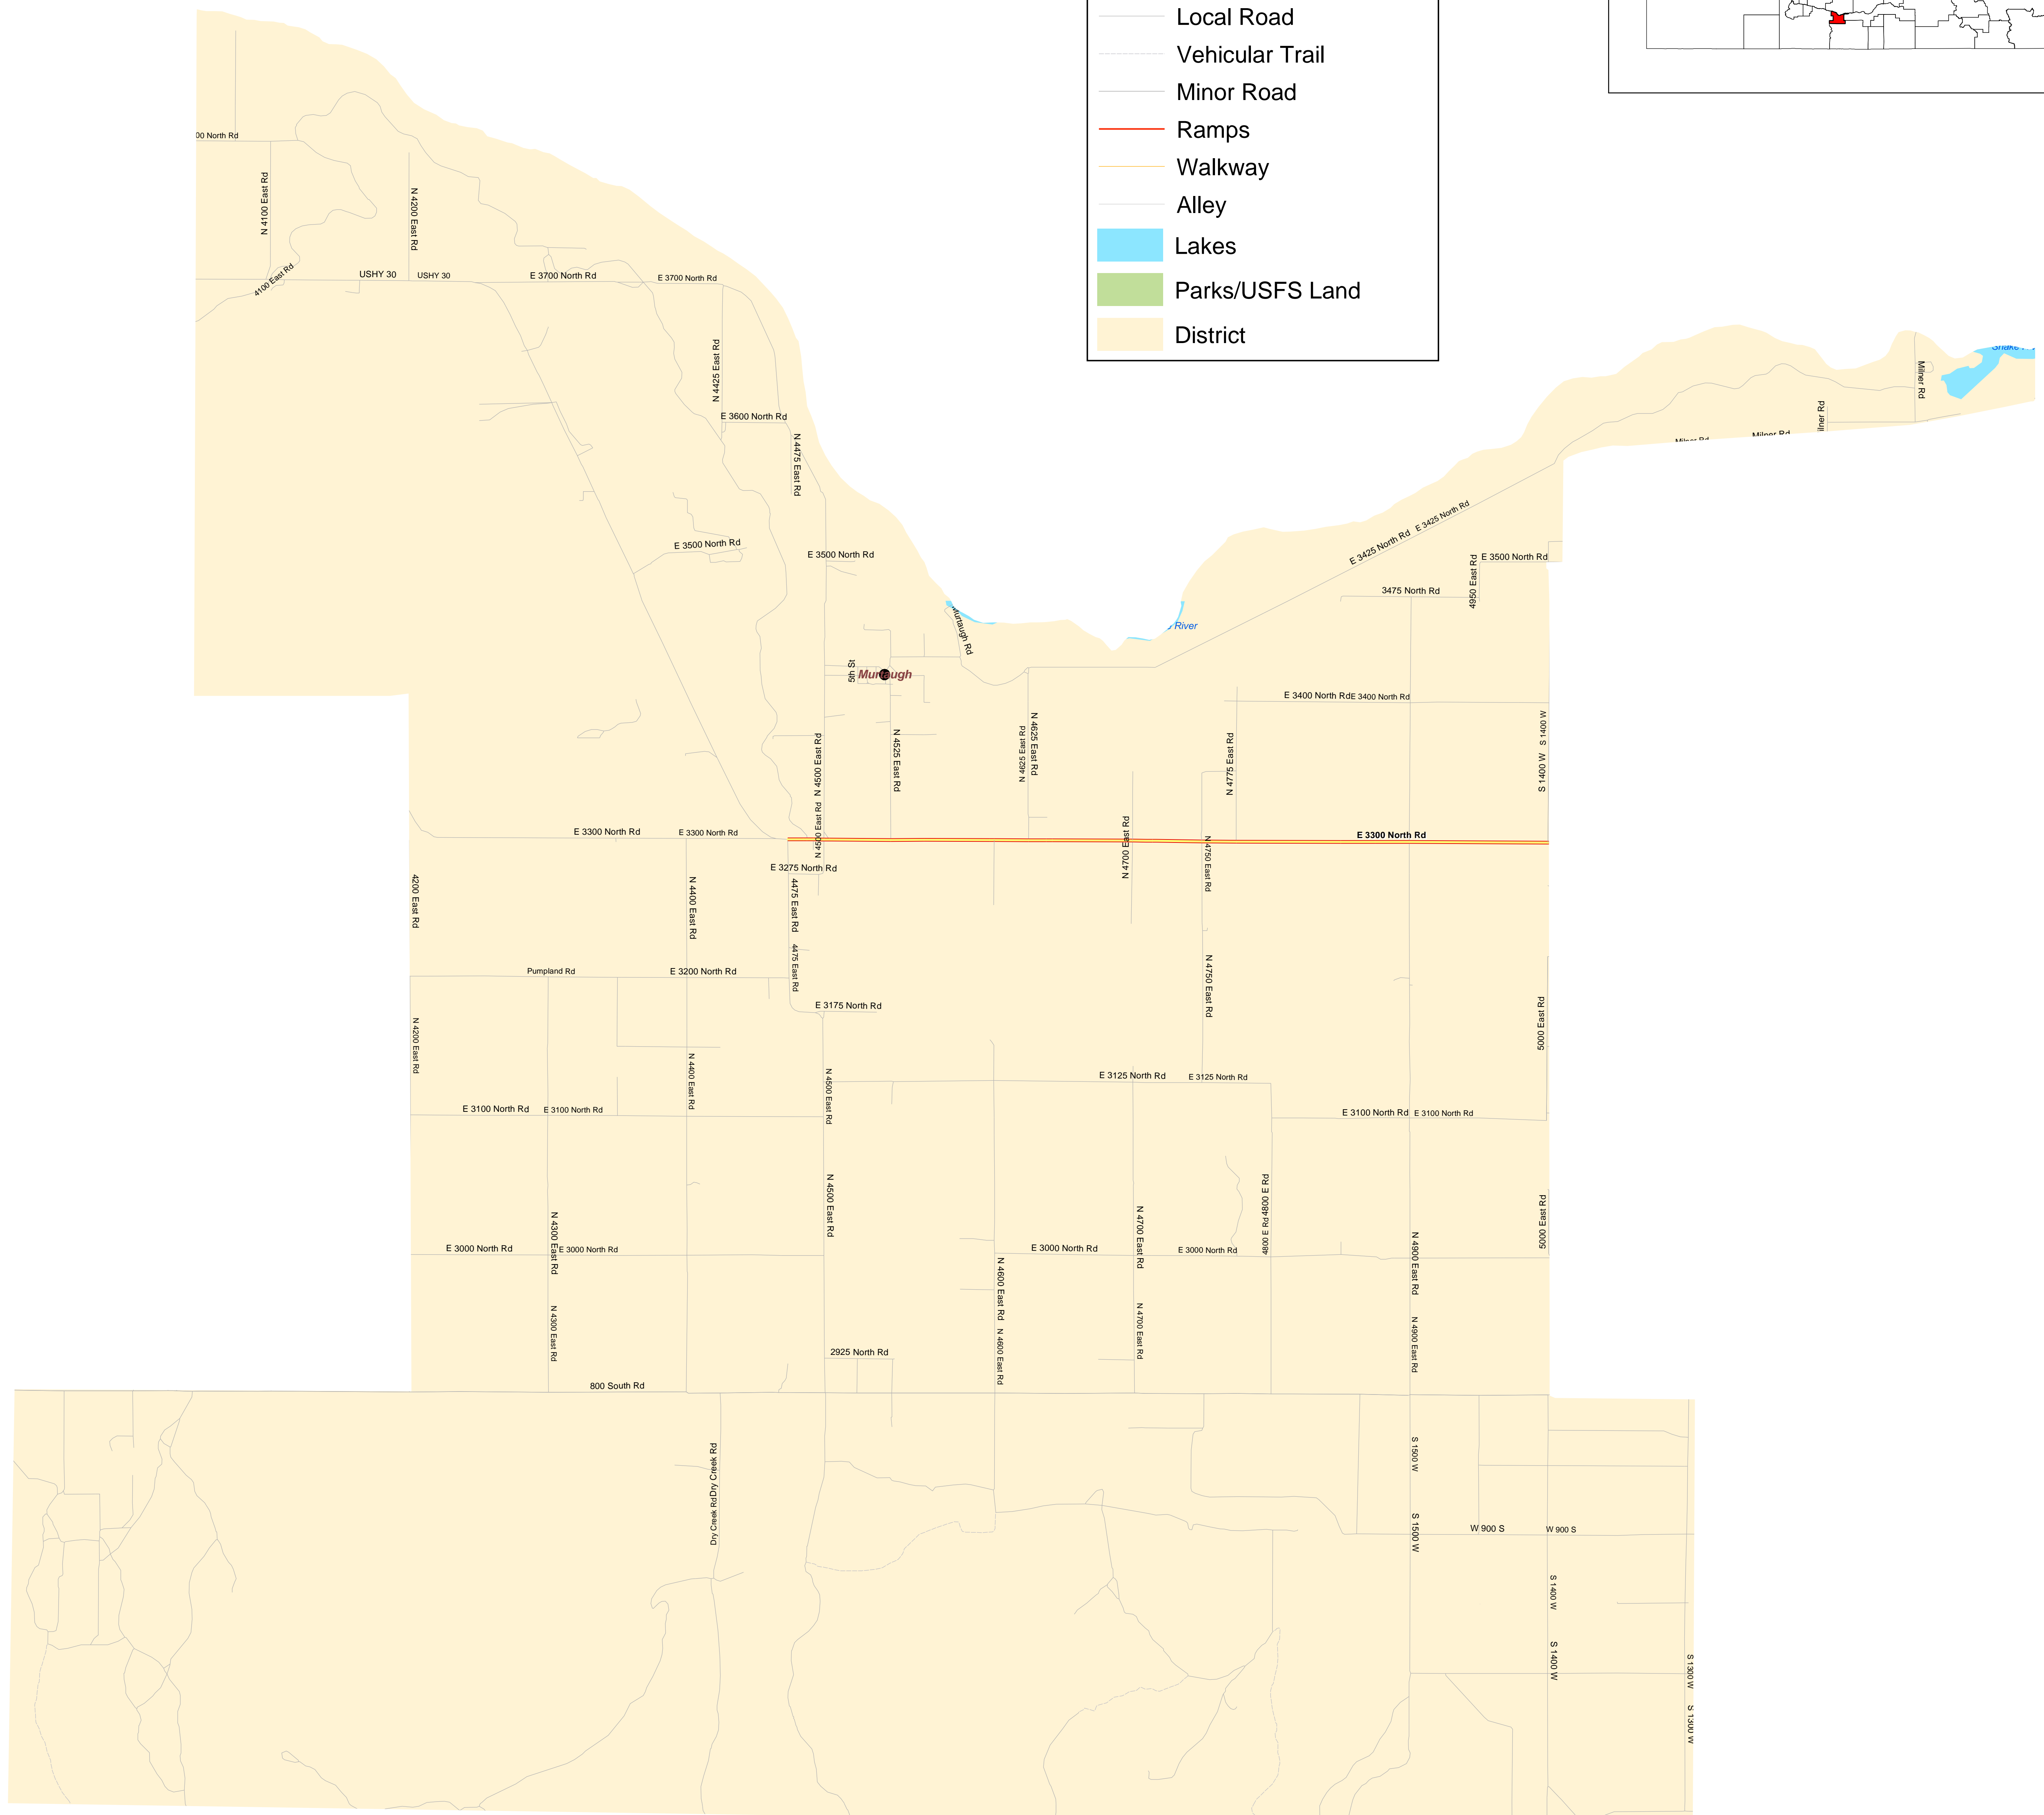

MURTAUGH HIGHWAY DISTRICT

Legend

Airports

- ✈ Airports
- Cities

Local Streets

Road Classification

- Limited Access Freeway
- Highway
- Secondary Roads
- Local Road
- Vehicular Trail
- Minor Road
- Ramps
- Walkway
- Alley

■ Lakes

■ Parks/USFS Land

■ District

May 19, 2003